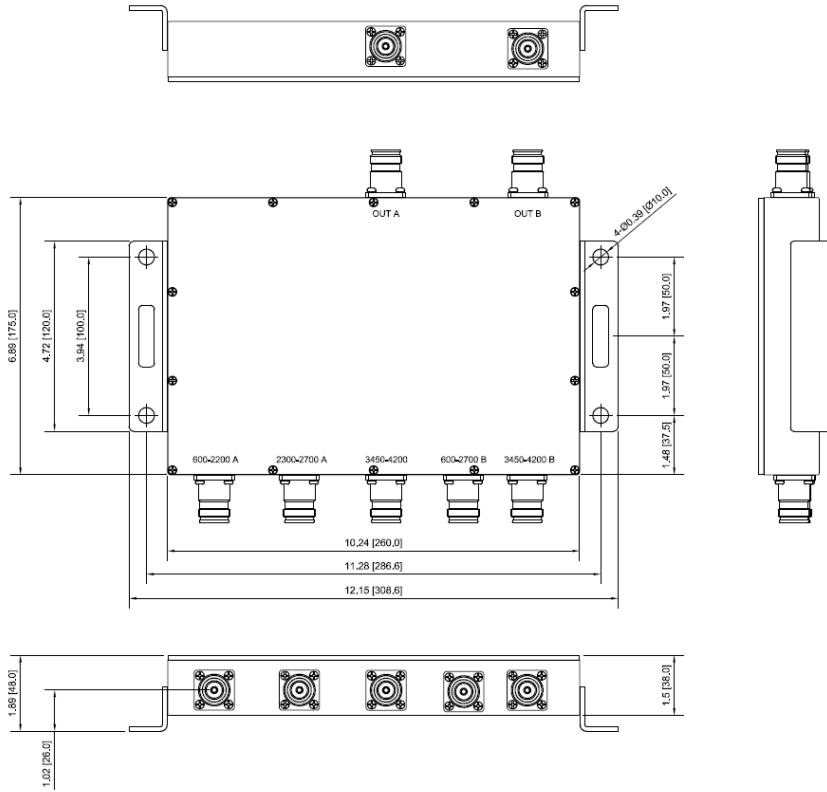

5x2 Hybrid Multiplexer

HMX-52

5x2 Hybrid Multiplexer combines the existing commercial bands and CBRS/C-Bands. It includes a hybrid combiner, one diplexer and one triplexer internally.

- Hybrid Multiplexer with 5 Inputs & 2 Outputs
- Applicable to signal combining for low and mid. band DAS remotes
- Signal combining expansion to CBRS/C-Band
- Wall-Mountable
- Low PIM Rated
- IP67 Outdoor Rated
- High Reliability, RoHS compliant

Parameters		Specifications				
Model		HMX-52				
Input Port No.		1	2	4	3	5
Freq. Range [MHz]		600 – 2200	2300- 2700	600- 2700	3450 – 4200	
Insertion Loss [dB]		3.4±1.2	3.5±1.0	3.4±1.2	3.5±1.2	
Return Loss [dB]		18				
Port Isolation [dB]	@ Same Band	25			21	
	@ Cross Band	25		45		
Power Handling [W]		150				
PIM [dBc]		-161				
IP Rating		IP67				
RF Connectors		4,3-10 Female				
Size (W x H x D)		10.24" x 6.89" x 1.5"				
Weight [lb]		13				

* Specifications are subject to change without prior notification.

Rev.2

5x2 Hybrid Multiplexer HMX-52

Mechanical Drawing

Inch [mm]